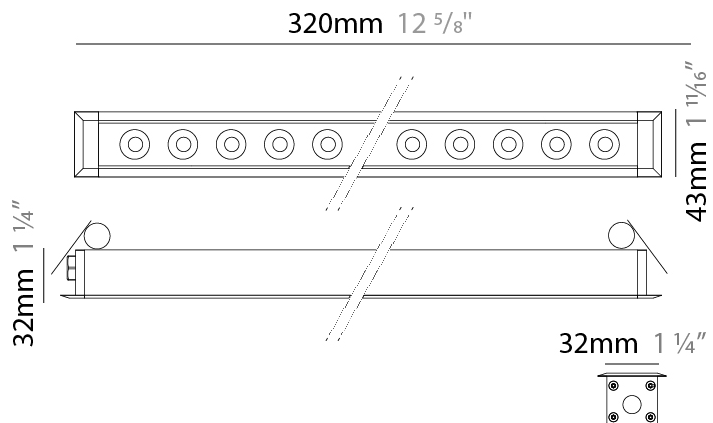

GENERAL

Series: Mini Corniche
Partner: Platek
Division: Exterior
Installation: Recessed
Product Type: Downlight
Mounting Location: Ceiling
Light Distribution: Downlight

PHYSICAL

Shape: Rectangle
Length (mm): 320
Length (in): 12 5/8
Width (mm): 43
Width (in): 1 7/8
Height (mm): 32
Height (in): 1 1/4
Ceiling Thickness (mm): 2 - 13
Ceiling Thickness (in): 1/16 - 1/2
Weight (kg): 0.8
Weight (lbs): 1.76
Diffuser: Clear tempered glass
Gasket: Gore-Tex valve to prevent condensation
Fixture Finish: [BLK](#) / [WHI](#) / [GRY](#) / [COR](#) / [ANT](#) / [BRZ](#)
Fixture Material: Extruded Aluminum
Cut-out Measurements: 36mm / 1 7/16" x 310mm / 12 3/16"

ELECTRICAL

Lamp Type: LED
Total Output Wattage (W): 11.5
Dimming: Bluetooth technology or DMX
Control Gear: DMX
Driver Included: No
Driver Location: Remote
Driver Type: Constant Current - Universal
Driver Class: Class 2
Input Voltage (V): 120 - 277
Constant Current (MA): 500

LED

Number of LEDs: 8
Color Temperature (°K): RGBW
CRI: >80 CRI
Lamp Life (hrs): 60000
Special LEDs offerings: RGBW

OPTICAL

Optic°: [26](#) / [40](#) / [ELL](#)

RATINGS AND CERTIFICATIONS

Certified By: Certified for North American Standards
IP rating: IP65
IK Rating: IK06
Bug Rating: B1 U0 G0
Upon Request: Higher Maximum Ambient Temperature