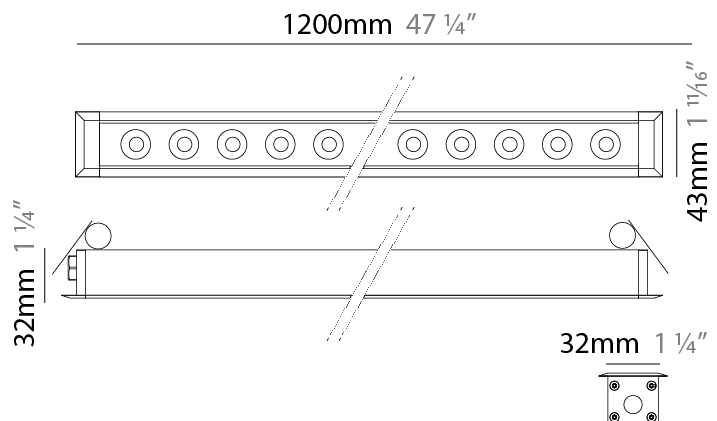

GENERAL

Series: Mini Corniche
Partner: Platek
Division: Exterior
Installation: Recessed
Product Type: Downlight
Mounting Location: Ceiling
Light Distribution: Downlight

PHYSICAL

Shape: Rectangle
Length (mm): 1220
Length (in): 48 1/32
Width (mm): 43
Width (in): 1 3/4
Height (mm): 32
Height (in): 1 1/4
Ceiling Thickness (mm): 2 - 13
Ceiling Thickness (in): 1/16 - 1/2
Weight (kg): 2.7
Weight (lbs): 5.9
Diffuser: Clear tempered glass
Gasket: Gore-Tex valve to prevent condensation
Fixture Finish: [BLK](#) / [WHI](#) / [GRY](#) / [COR](#) / [ANT](#) / [BRZ](#)
Fixture Material: Extruded Aluminum
Cut-out Measurements: 36mm / 1 7/16" x 1210mm / 47 5/8"

ELECTRICAL

Lamp Type: LED
Total Output Wattage (W): 46
Dimming: Bluetooth technology or DMX
Control Gear: DMX
Driver Included: No
Driver Location: Remote
Driver Type: Constant Current - Universal
Driver Class: Class 2
Input Voltage (V): 120 - 277
Constant Current (MA): 500

LED

Number of LEDs: 32
Color Temperature (°K): RGBW
CRI: >80 CRI
Lamp Life (hrs): 60000
Special LEDs offerings: RGBW

OPTICAL

Optic°: [26](#) / [40](#) / [ELL](#)

RATINGS AND CERTIFICATIONS

Certified By: Certified for North American Standards
IP rating: IP65
IK Rating: IK06
Bug Rating: B1 U0 G0
Upon Request: Higher Maximum Ambient Temperature

PROJECT
TYPE
SPECIFIER
QUANTITY
DATE