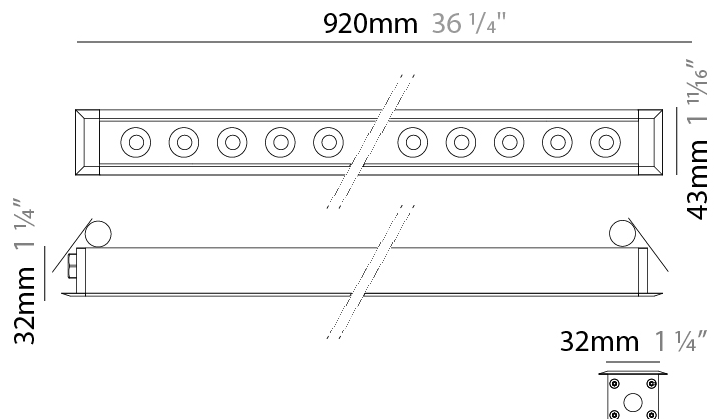

GENERAL

Series: Mini Corniche
Partner: Platek
Division: Exterior
Installation: Recessed
Product Type: Downlight
Mounting Location: Ceiling
Light Distribution: Downlight

PHYSICAL

Shape: Rectangle
Length (mm): 920
Length (in): 36 1/4
Width (mm): 43
Width (in): 1 5/8
Height (mm): 32
Height (in): 1 1/4
Ceiling Thickness (mm): 2 - 13
Ceiling Thickness (in): 1/16 - 1/2
Weight (kg): 2
Weight (lbs): 4.4
Diffuser: Clear tempered glass
Gasket: Gore-Tex valve to prevent condensation
Fixture Finish: [BLK](#) / [WHI](#) / [GRY](#) / [COR](#) / [ANT](#) / [BRZ](#)
Fixture Material: Extruded Aluminum
Cut-out Measurements: 36mm / 1 7/16" x 910mm / 35 13/16"

ELECTRICAL

Lamp Type: LED
Total Output Wattage (W): 35
Dimming: Bluetooth technology or DMX
Control Gear: DMX
Driver Included: No
Driver Location: Remote
Driver Type: Constant Current - Universal
Driver Class: Class 2
Input Voltage (V): 120 - 277
Constant Current (MA): 500

LED

Number of LEDs: 24
Color Temperature (°K): RGBW
CRI: >80 CRI
Lamp Life (hrs): 60000
Special LEDs offerings: RGBW

OPTICAL

Optic°: [26](#) / [40](#) / [ELL](#)

RATINGS AND CERTIFICATIONS

Certified By: Certified for North American Standards
IP rating: IP65
IK Rating: IK06
Bug Rating: B1 U0 G0
Upon Request: Higher Maximum Ambient Temperature

PROJECT
TYPE
SPECIFIER
QUANTITY
DATE