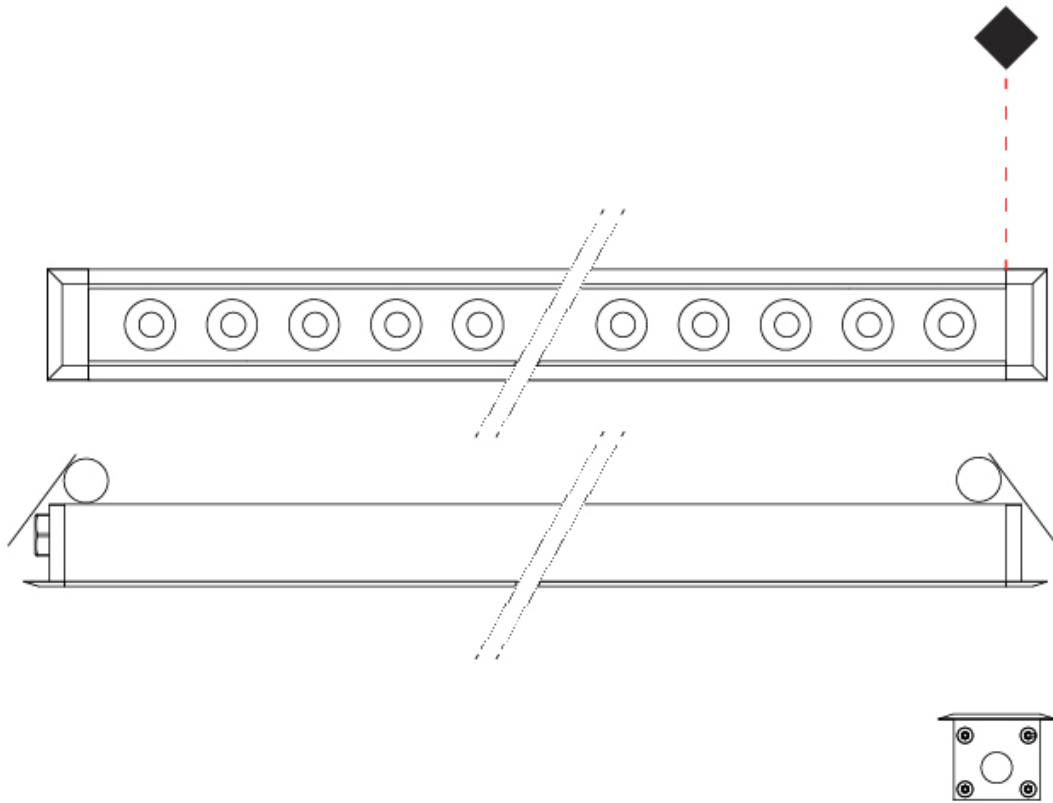

MINI CORNICHE RECESSED

E9Q107-

PROJECT	_____
TYPE	_____
SPECIFIER	_____
QUANTITY	_____
DATE	_____

E