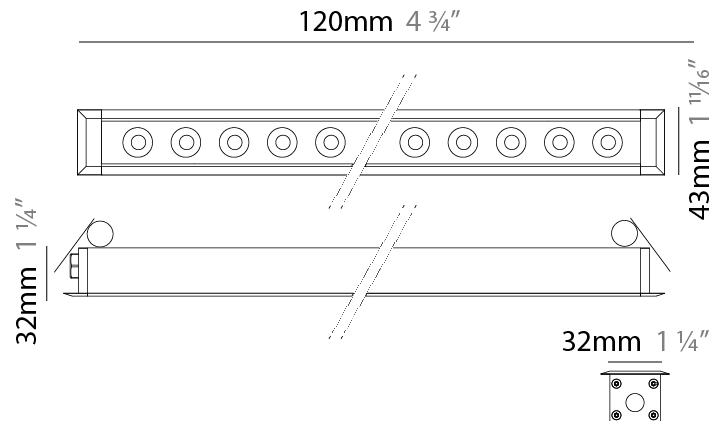

1. To build a product code in our configurator select the specify button on the base model # product page
2. To build a manual product code on this datasheet choose from the options listed below in blue font and add the suffix to the base model #

GENERAL

Series: Mini Corniche
Partner: Platek
Division: Exterior
Installation: Recessed
Product Type: Downlight
Mounting Location: Ceiling
Light Distribution: Downlight

PHYSICAL

Shape: Rectangle
Length (mm): 120
Length (in): 4 ¾
Width (mm): 43
Width (in): 1 ⅞
Height (mm): 32
Height (in): 1 ¼
Ceiling Thickness (mm): 2 - 13
Ceiling Thickness (in): 1/16 - 1/2
Installation Requirement: 36mm / 1 7/16" x 110mm / 4 5/16"
Diffuser: Clear tempered glass
Gasket: Gore-Tex valve to prevent condensation
Fixture Finish: [BLK](#) / [WHI](#) / [GRY](#) / [COR](#) / [ANT](#) / [BRZ](#)
Fixture Material: Extruded Aluminum

ELECTRICAL

Lamp Type: LED
Total Output Wattage (W): 6
Dimming: Bluetooth technology or DMX
Control Gear: DMX
Driver Included: No
Driver Location: Remote
Driver Type: Constant Current - Universal
Driver Class: Class 2
Input Voltage (V): 120 - 277
Constant Current (MA): 500

LED

Number of LEDs: 4
Color Temperature (°K): RGBW
CRI: >80 CRI
Lamp Life (hrs): 60000
Special LEDs offerings: RGBW

OPTICAL

Optic°: [26](#) / [40](#) / [ELL](#)

RATINGS AND CERTIFICATIONS

Certified By: Certified for North American Standards
IP rating: IP65
IK Rating: IK06
Bug Rating: B1 U0 G0
Upon Request: Higher Maximum Ambient Temperature