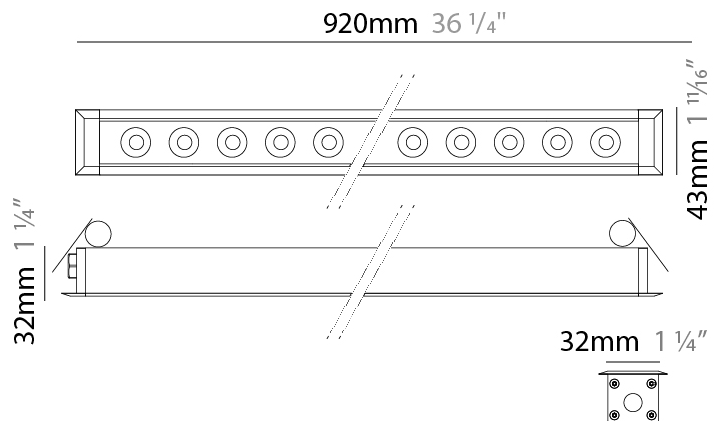

PHYSICAL

Shape: Rectangle
Length (mm): 920
Length (in): 36 1/4
Width (mm): 43
Width (in): 1 5/8
Height (mm): 32
Height (in): 1 1/4
Ceiling Thickness (mm): 2 - 13
Ceiling Thickness (in): 1/16 - 1/2
Weight (kg): 2
Weight (lbs): 4.4
Diffuser: Clear tempered glass
Gasket: Gore-Tex valve to prevent condensation
Fixture Finish: BLK / WHI / GRY / COR / ANT / BRZ
Fixture Material: Extruded Aluminum
Cut-out Measurements: 36mm / 1 7/16" x 910mm / 35 13/16"

ELECTRICAL

Lamp Type: LED
Total Output Wattage (W): 29 / 15.5 (Dif) / 17 (Asy)
Driver Included: No
Driver Location: Remote
Driver Type: Constant Voltage - 120 / 277Vac
Driver Class: Class 2
Input Voltage (V): 120 - 277
Output Voltage (V): 24
Upon Request: (Not included - see components [IP65 or higher enclosure to be supplied by others]) 0-10Vdc dimming / Phase dimming / Non-dimming 120/277Vac

LED

Number of LEDs: 18
Color Temperature (°K): 3000 / 4000
Max. Delivered Lumen (lm): 2260 / 2350
Nominal Lumen (lm): 3780 / 3915
CRI: >80 CRI
Lamp Life (hrs): 60000

OPTICAL

Optic°: 13 / 26 / 40 / ASY / DIF / ELL

RATINGS AND CERTIFICATIONS

Certified By: Certified for North American Standards
IP rating: IP65
IK Rating: IK07
Bug Rating: B3 U1 G1
Upon Request: Higher Maximum Ambient Temperature

PROJECT
TYPE
SPECIFIER
QUANTITY
DATE