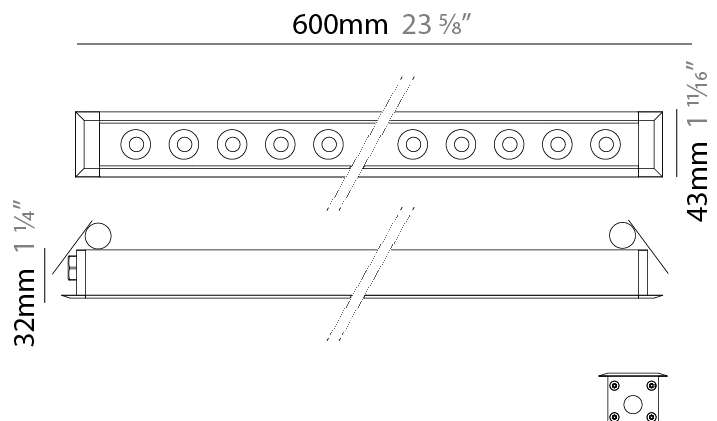

GENERAL

Series: Mini Corniche
Partner: Platek
Division: Exterior
Installation: Recessed
Product Type: Downlight
Mounting Location: Ceiling
Light Distribution: Downlight

PHYSICAL

Shape: Rectangle
Length (mm): 620
Length (in): 24 ⁷/₈
Width (mm): 43
Width (in): 1 ⁵/₈
Height (mm): 32
Height (in): 1 ¹/₄
Ceiling Thickness (mm): 2 - 13
Ceiling Thickness (in): 1/16 - 1/2
Weight (kg): 1.3
Weight (lbs): 2.8
Diffuser: Clear tempered glass
Gasket: Gore-Tex valve to prevent condensation
Fixture Finish: [BLK](#) / [WHI](#) / [GRY](#) / [COR](#) / [ANT](#) / [BRZ](#)
Fixture Material: Extruded Aluminum
Cut-out Measurements: 36mm / 1 7/16" x 610mm / 24"

ELECTRICAL

Lamp Type: LED
Total Output Wattage (W): 23
Dimming: Bluetooth technology or DMX
Control Gear: DMX
Driver Included: No
Driver Location: Remote
Driver Type: Constant Current - Universal
Driver Class: Class 2
Input Voltage (V): 120 - 277
Constant Current (MA): 500

LED

Color Temperature (°K): RGBW
CRI: >80 CRI
Lamp Life (hrs): 60000
Special LEDs offerings: RGBW

OPTICAL

Optic°: [26](#) / [40](#) / [ELL](#)

RATINGS AND CERTIFICATIONS

Certified By: Certified for North American Standards
IP rating: IP65
IK Rating: IK06
Bug Rating: B1 U0 G0
Upon Request: Higher Maximum Ambient Temperature