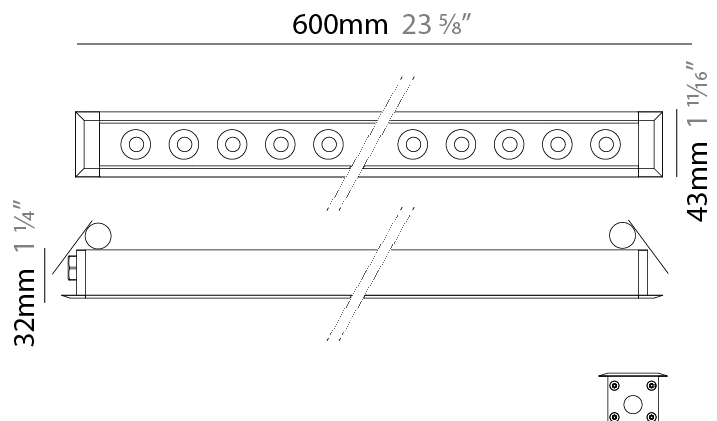

GENERAL

Series: Mini Corniche
Partner: Platek
Division: Exterior
Installation: Recessed
Product Type: Downlight
Mounting Location: Ceiling
Light Distribution: Downlight

PHYSICAL

Shape: Rectangle
Length (mm): 620
Length (in): 24 7/8
Width (mm): 43
Width (in): 1 9/16
Height (mm): 32
Height (in): 1 1/4
Ceiling Thickness (mm): 2 - 13
Ceiling Thickness (in): 1/16 - 1/2
Weight (kg): 1.3
Weight (lbs): 2.8
Diffuser: Clear tempered glass
Gasket: Gore-Tex valve to prevent condensation
Fixture Finish: BLK / WHI / GRY / COR / ANT / BRZ
Fixture Material: Extruded Aluminum
Cut-out Measurements: 36mm / 1 7/16" x 610mm / 24"

ELECTRICAL

Lamp Type: LED
Total Output Wattage (W): 18.5 / 10.5 (Dif) / 11 (Asy)
Driver Included: No
Driver Location: Remote
Driver Type: Constant Voltage - 120 / 277Vac
Driver Class: Class 2
Input Voltage (V): 120 - 277
Output Voltage (V): 24
Upon Request: (Not included - see components [IP65 or higher enclosure to be supplied by others]) 0-10Vdc dimming / Phase dimming / Non-dimming 120/277Vac

LED

Number of LEDs: 18
Color Temperature (°K): 3000 / 4000
Max. Delivered Lumen (lm): 1500 / 1560
Nominal Lumen (lm): 2520 / 2610
CRI: >80 CRI
Lamp Life (hrs): 60000

OPTICAL

Optic°: 13 / 26 / 40 / ASY / DIF / ELL

RATINGS AND CERTIFICATIONS

Certified By: Certified for North American Standards
IP rating: IP65
IK Rating: IK07
Bug Rating: B2 U1 G0
Upon Request: Higher Maximum Ambient Temperature