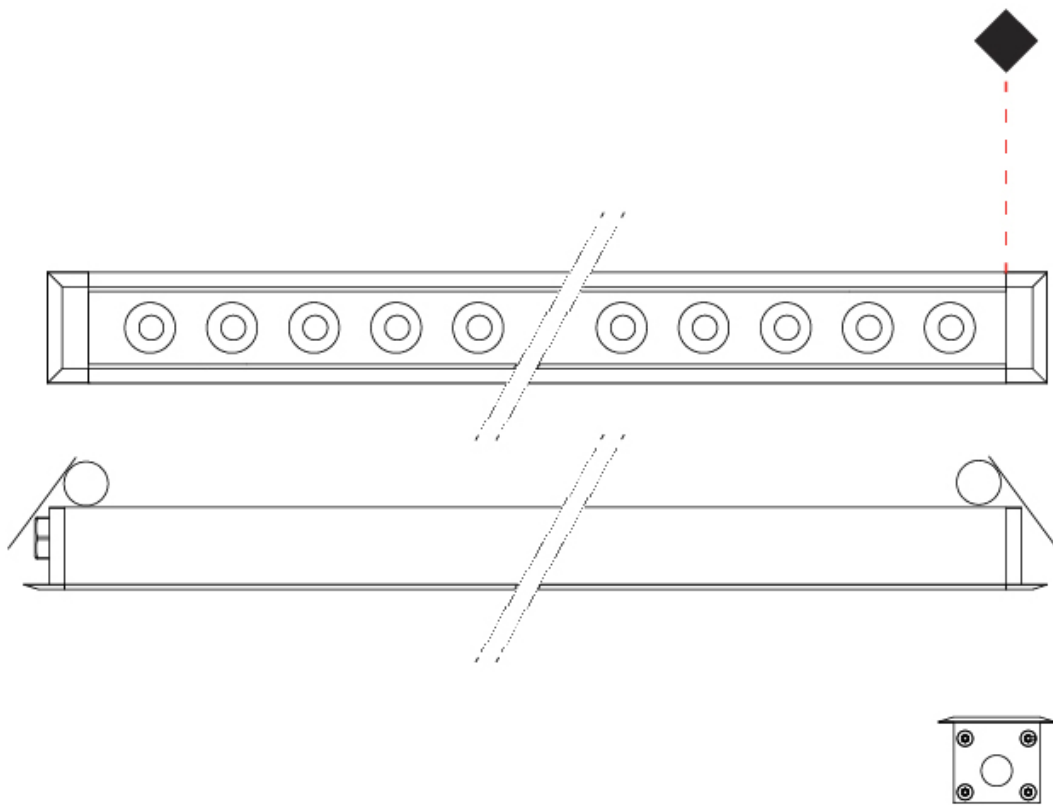

MINI CORNICHE RECESSED

E9Q100-

PROJECT	_____
TYPE	_____
SPECIFIER	_____
QUANTITY	_____
DATE	_____

E