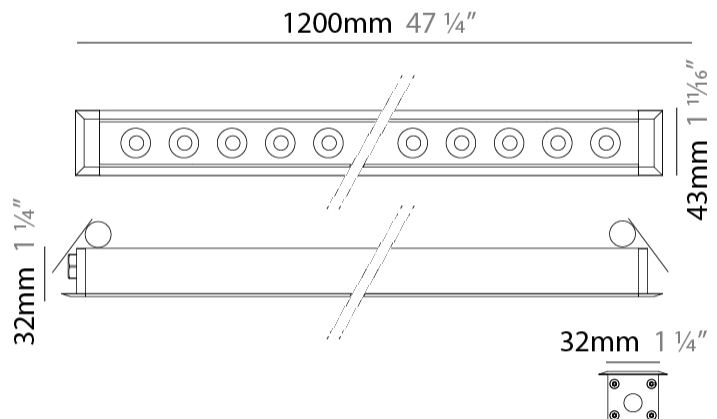

GENERAL

Series: Mini Corniche
Partner: Platek
Division: Exterior
Installation: Recessed
Product Type: Downlight
Mounting Location: Ceiling
Light Distribution: Downlight

PHYSICAL

Shape: Rectangle
Length (mm): 1220
Length (in): 48 1/2
Width (mm): 43
Width (in): 1 3/4
Height (mm): 32
Height (in): 1 1/4
Ceiling Thickness (mm): 2 - 13
Ceiling Thickness (in): 1/16 - 1/2
Weight (kg): 2.7
Weight (lbs): 5.9
Diffuser: Clear tempered glass
Gasket: Gore-Tex valve to prevent condensation
Fixture Material: Extruded Aluminum
Cut-out Measurements: 36mm / 1 7/16" x 1210mm / 47 5/8"

ELECTRICAL

Lamp Type: LED
Total Output Wattage (W): 40 / 20 (Dif) / 21 (Asy)
Driver Included: No
Driver Location: Remote
Driver Type: Constant Voltage - 120 / 277Vac
Input Voltage (V): 120
Output Voltage (V): 24
Upon Request: (Not included - see components [IP65 or higher enclosure to be supplied by others]) 0-10Vdc dimming / Phase dimming / Non-dimming 120/277Vac

LED

Number of LEDs: 36
Color Temperature (°K): 3000 / 4000
Max. Delivered Lumen (lm): 3000 / 3120
Nominal Lumen (lm): 5040 / 5220
CRI: >80 CRI
Lamp Life (hrs): 60000

OPTICAL

Optic°: 13 / 26 / 40 / ASY / DIF / ELL

RATINGS AND CERTIFICATIONS

Certified By: Certified for North American Standards
IP rating: IP65
IK Rating: IK07
Bug Rating: B3 U1 G1
Upon Request: Higher Maximum Ambient Temperature

PROJECT
TYPE
SPECIFIER
QUANTITY
DATE