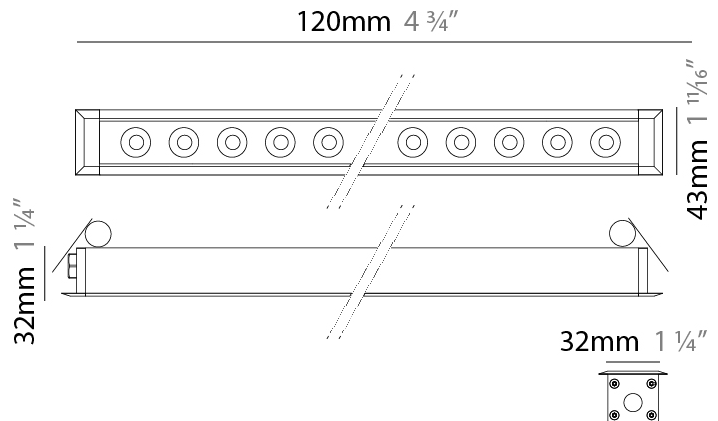

GENERAL

Series: Mini Corniche
Partner: Platek
Division: Exterior
Installation: Recessed
Product Type: Downlight
Mounting Location: Ceiling
Light Distribution: Downlight

PHYSICAL

Shape: Rectangle
Length (mm): 120
Length (in): 4 ¾
Width (mm): 43
Width (in): 1 ⅞
Height (mm): 32
Height (in): 1 ¼
Ceiling Thickness (mm): 2 - 13
Ceiling Thickness (in): 1/16 - 1/2
Diffuser: Clear tempered glass
Gasket: Gore-Tex valve to prevent condensation
Fixture Finish: [BLK](#) / [WHI](#) / [GRY](#) / [COR](#) / [ANT](#) / [BRZ](#)
Fixture Material: Extruded Aluminum
Cut-out Measurements: 36mm / 1 7/16" x 110mm / 4 5/16"

ELECTRICAL

Lamp Type: LED
Input Wattage (W): 3.5 / 1.5 (Dif)
Total Output Wattage (W): 3 / 1 (Dif)
Driver Included: No
Driver Location: Remote
Driver Type: Constant Voltage - 120 / 277Vac
Driver Class: Class 2
Input Voltage (V): 120 - 277
Output Voltage (V): 24
Upon Request: (Not included - see components [IP65 or higher enclosure to be supplied by others]) 0-10Vdc dimming / Phase dimming / Non-dimming 120/277Vac

LED

Number of LEDs: 3
Color Temperature (°K): [3000](#) / [4000](#)
Max. Delivered Lumen (lm): 250 / 260
Nominal Lumen (lm): 420 / 435
CRI: >80 CRI
Lamp Life (hrs): 60000

OPTICAL

Optic°: [13](#) / [26](#) / [40](#) / [ASY](#) / [DIF](#) / [ELL](#)

RATINGS AND CERTIFICATIONS

Certified By: Certified for North American Standards
IP rating: IP65
IK Rating: IK07
Bug Rating: B1 U1 G0
Upon Request: Higher Maximum Ambient Temperature