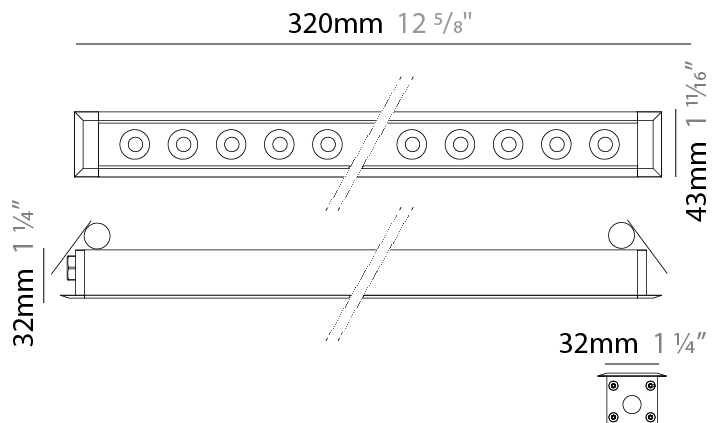

GENERAL

Series: Mini Corniche
Partner: Platek
Division: Exterior
Installation: Recessed
Product Type: Downlight
Mounting Location: Ceiling
Light Distribution: Downlight

PHYSICAL

Shape: Rectangle
Length (mm): 320
Length (in): 12 5/8
Width (mm): 43
Width (in): 1 5/8
Height (mm): 32
Height (in): 1 1/4
Ceiling Thickness (mm): 2 - 13
Ceiling Thickness (in): 1/16 - 1/2
Weight (kg): 0.8
Weight (lbs): 1.76
Diffuser: Clear tempered glass
Gasket: Gore-Tex valve to prevent condensation
Fixture Finish: BLK / WHI / GRY / COR / ANT / BRZ
Fixture Material: Extruded Aluminum
Cut-out Measurements: 36mm / 1 7/16" x 310mm / 12 3/16"

ELECTRICAL

Lamp Type: LED
Total Output Wattage (W): 9.5 / 5.5 / 6
Driver Included: No
Driver Location: Remote
Driver Type: Constant Voltage - 120 / 277Vac
Driver Class: Class 2
Input Voltage (V): 120 - 277
Output Voltage (V): 24
Upon Request: (Not included - see components [IP65 or higher enclosure to be supplied by others]) 0-10Vdc dimming / Phase dimming / Non-dimming 120/277Vac

LED

Number of LEDs: 9
Color Temperature (°K): 3000 / 4000
Max. Delivered Lumen (lm): 750 / 780
Nominal Lumen (lm): 1260 / 1305
CRI: >80 CRI
Lamp Life (hrs): 60000

OPTICAL

Optic^o: 13 / 26 / 40 / ASY / DIF / ELL

RATINGS AND CERTIFICATIONS

Certified By: Certified for North American Standards
IP rating: IP65
IK Rating: IK07
Bug Rating: B1 U1 G0
Upon Request: Higher Maximum Ambient Temperature